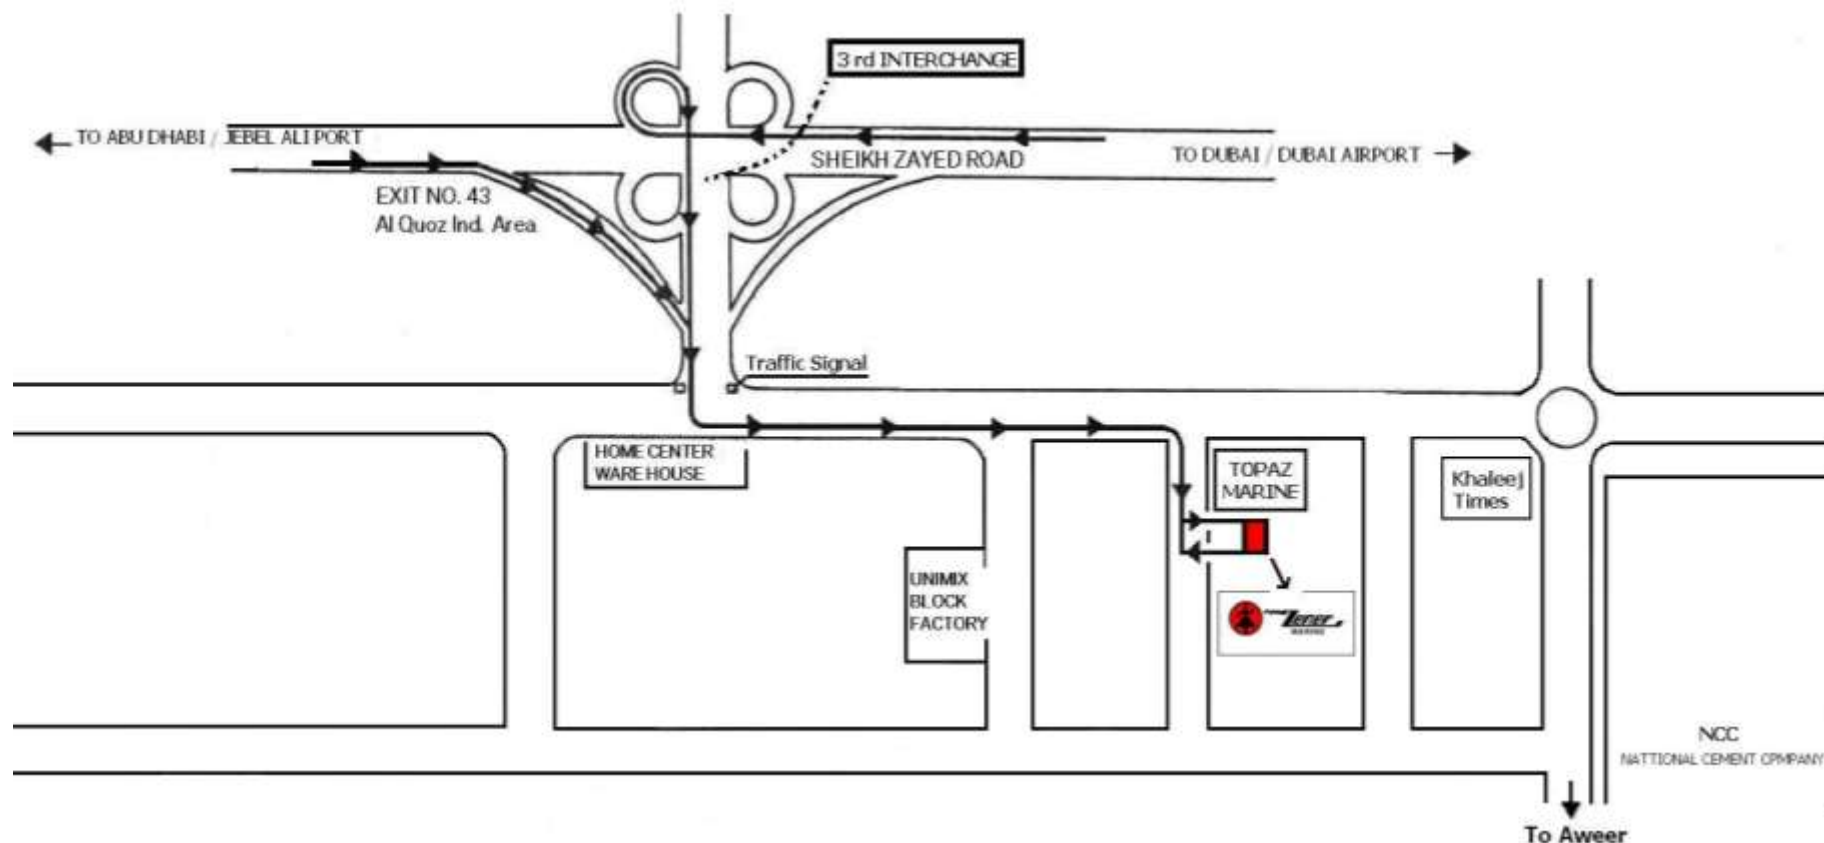

From Dubai – Airport

In the direction of Abu Dhabi/Jebel Ali on Sheikh Zayed Road, exit at 3rd interchange (Exit 43) to Al Quoz Industrial Area # 3. Go under the bridge crossing Sheikh Zayed Road. At the T-Junction (Signal) ahead (Land Mark – Home Centre logistics) turn left to the next junction ahead (land Mark – Topaz Marine). Zener Marine is on left side, just behind Topaz marine.

From Abu Dhabi – Jebel Ali Port

In the direction of Dubai on Sheikh Zayed Road, exit at 3rd interchange (Exit 43) to Al Quoz Industrial Area # 3. Take immediate right and go straight up to the T-Junction (Signal) (Land Mark – Home Centre logistics) turn left to the next junction ahead (land Mark – Topaz Marine). Zener Marine is on left side, just behind Topaz marine.